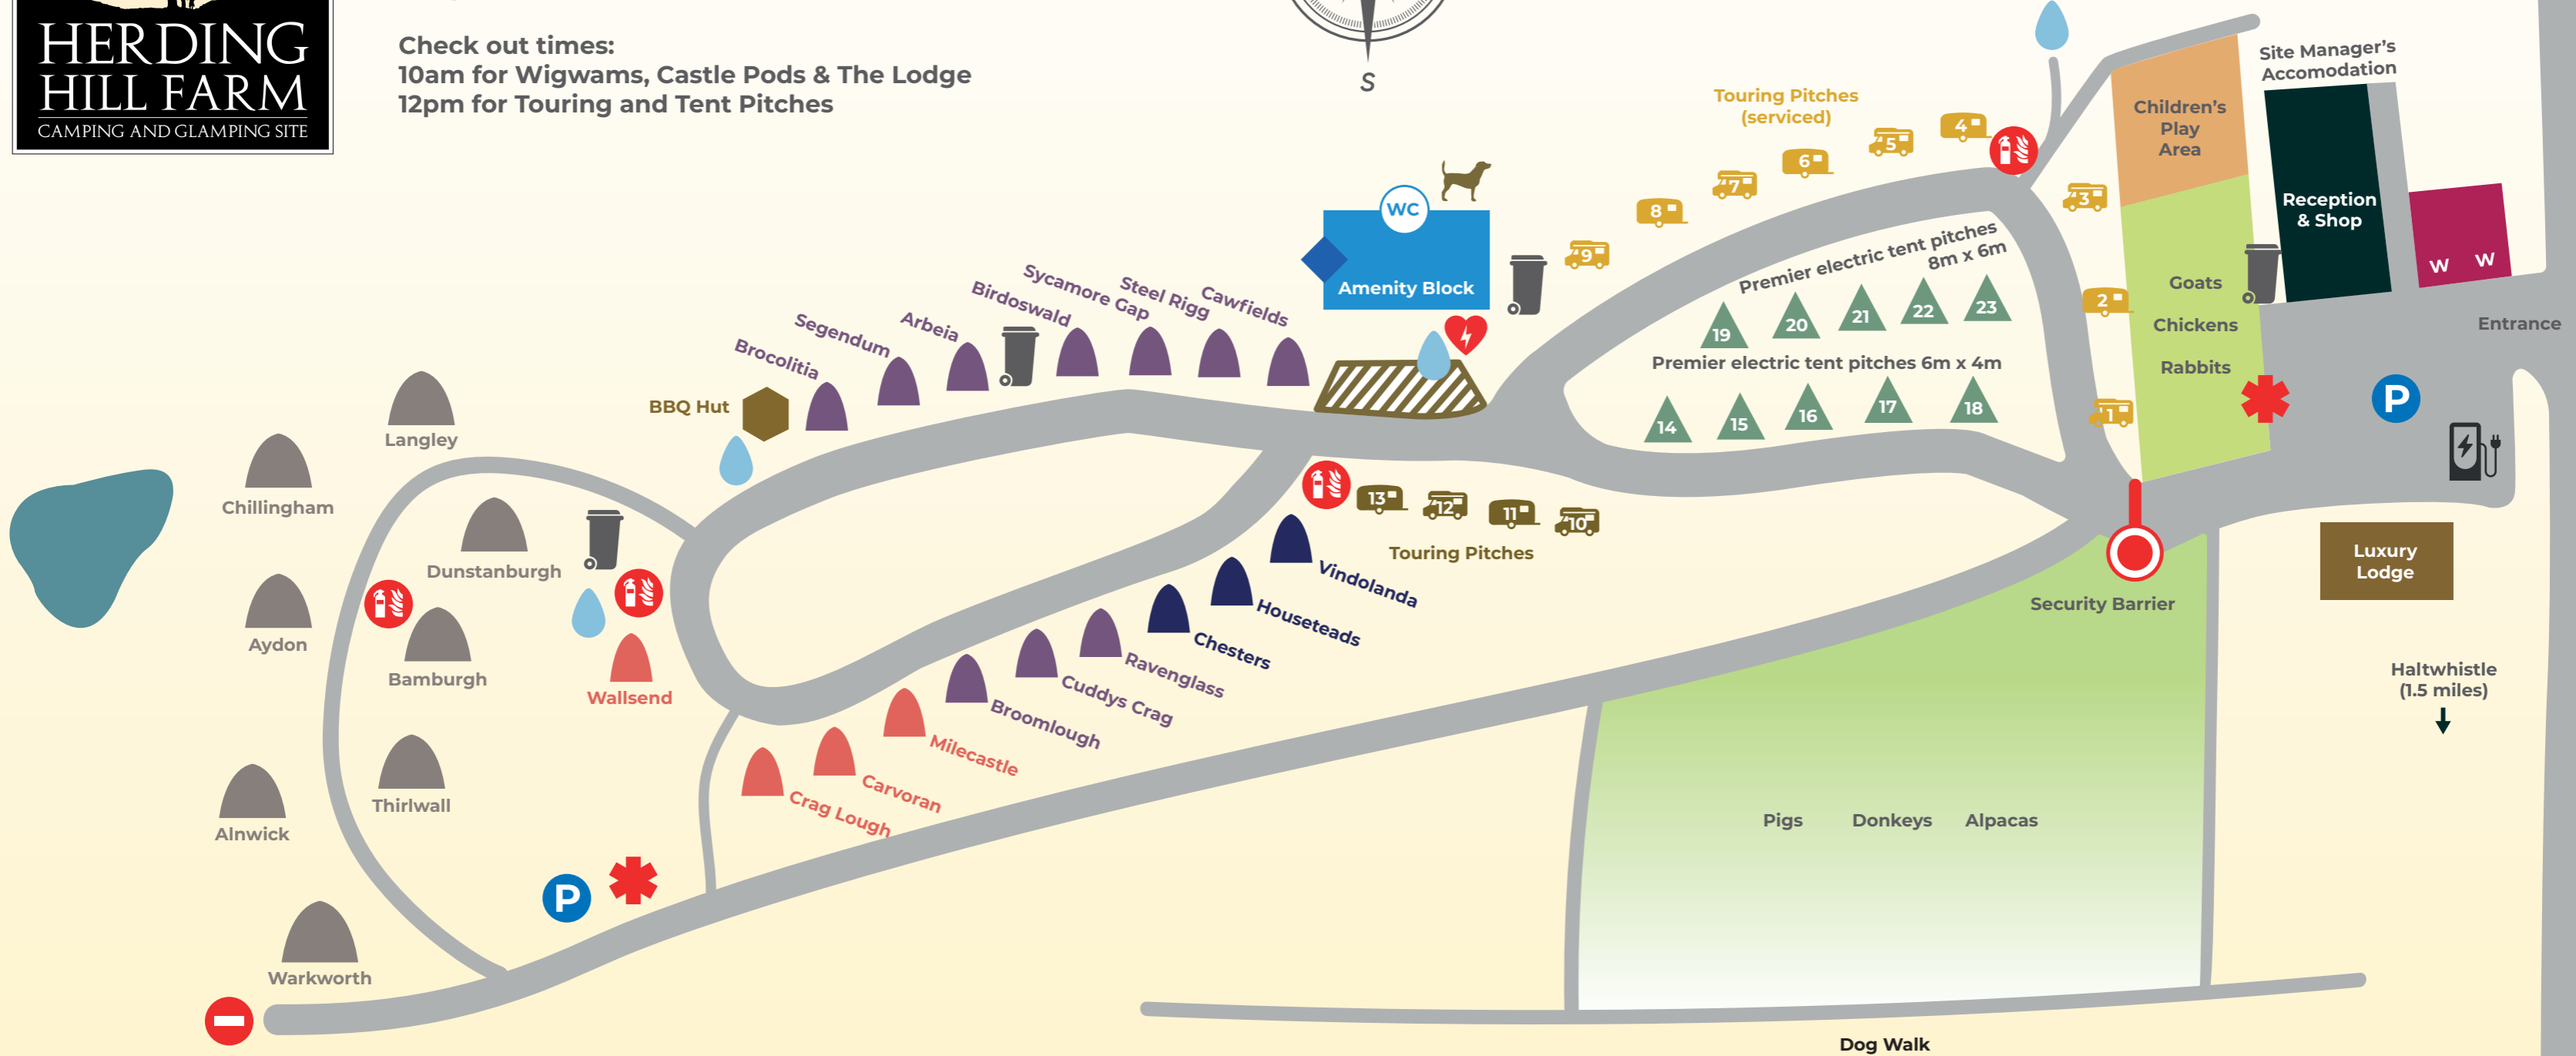

Herding Hill Farm, Shield Hill, Haltwhistle
Northumberland, NE49 9NW

Telephone: 01434 320175

Check out times:
10am for Wigwams, Castle Pods & The Lodge
12pm for Touring and Tent Pitches

To the Wall (1 miles)
Milecastle Inn (0.5 miles)

5 Star Amenity Block

- Running Water Wigwam
- Touring Pitch (serviced)
- Warden Pitches
- Fire Assembly Point
- Big Chief Wigwam
- Touring Pitch
- Motorhome Service Bay
- Fire Extinguisher / Alarm Point
- Wee Brave Wigwam
- Tent Pitch
- Water Point
- Refuse Point
- Defibrillator
- Castle Pods
- Elsan Chemical Waste Disposal Point
- EV Charging Point
- Car Parking
- Dog Wash