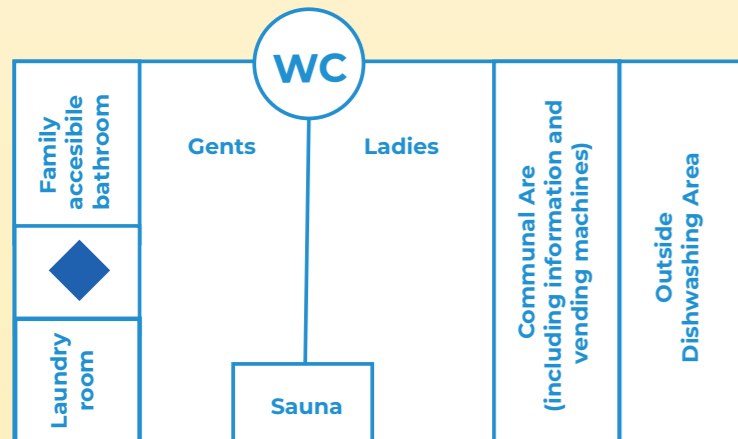

5 Star Amenity Block

- Running Water Wigwam
- Touring Pitch (serviced)
- Warden Pitches
- Fire Assembly Point
- Big Chief Wigwam
- Touring Pitch
- Motorhome Service Bay
- Fire Extinguisher / Alarm Point
- Wee Brave Wigwam
- Tent Pitch
- Water Point
- Refuse Point
- Defibrillator
- Castle Pods
- Elsan Chemical Waste Disposal Point
- EV Charging Point
- Car Parking
- Dog Wash