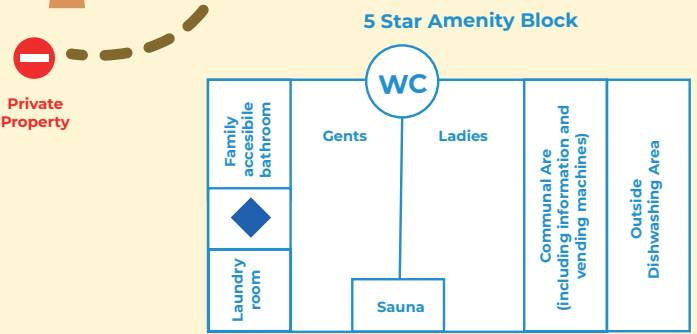

- Running Water Wigwam
- Big Chief Wigwam
- Wee Brave Wigwam
- Castle Pods
- Touring Pitch (served)
- Touring Pitch
- Tent Pitch
- Elsan Chemical Waste Disposal Point
- Warden Pitches
- Motorhome Service Bay
- Water Point
- Bus Stop
- Fire Assembly Point
- Fire Extinguisher / Alarm Point
- Refuse Point