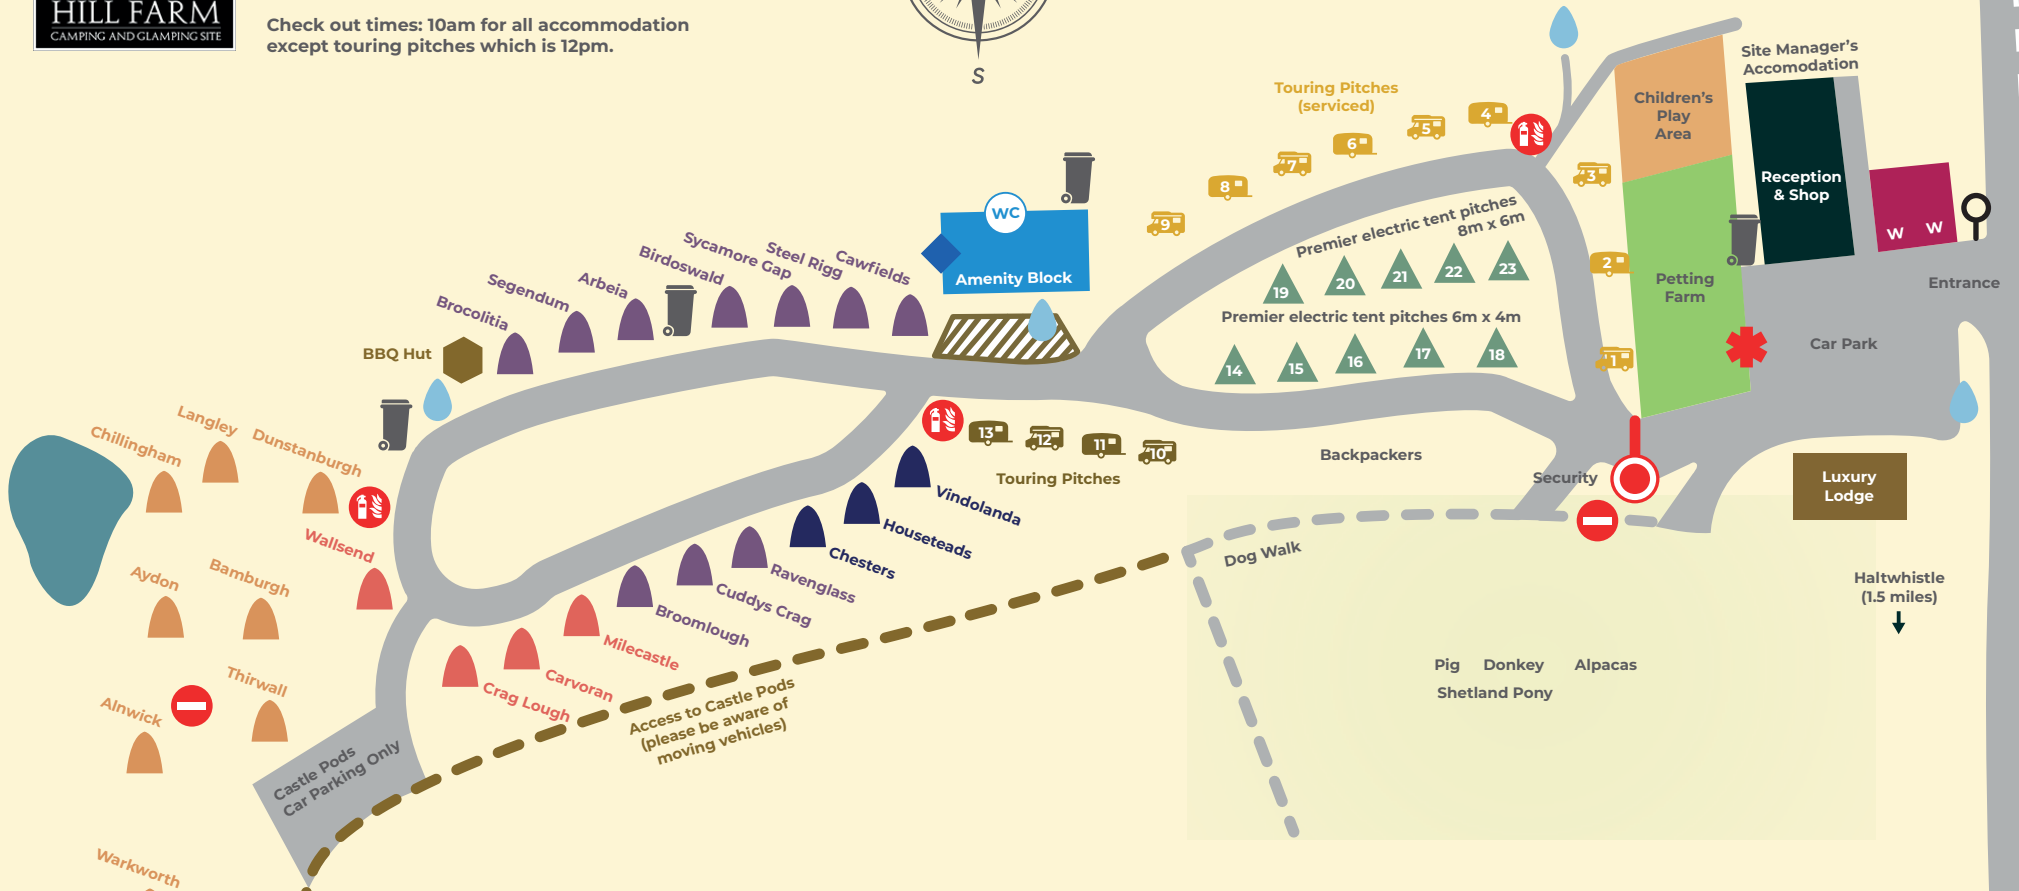

Herding Hill Farm, Shield Hill, Haltwhistle
Northumberland, NE49 9NW

Telephone: 01434 320175

Check out times: 10am for all accommodation
except touring pitches which is 12pm.

To the Wall (1 miles)
Milecastle Inn (0.5 miles)

- Running Water Wigwam
- Big Chief Wigwam
- Wee Brave Wigwam
- Castle Pods
- Touring Pitch (served)
- Touring Pitch
- Tent Pitch
- Elsan Chemical Waste Disposal Point
- Warden Pitches
- Motorhome Service Bay
- Water Point
- Bus Stop
- Fire Assembly Point
- Fire Extinguisher / Alarm Point
- Refuse Point

Haltwhistle (1.5 miles)