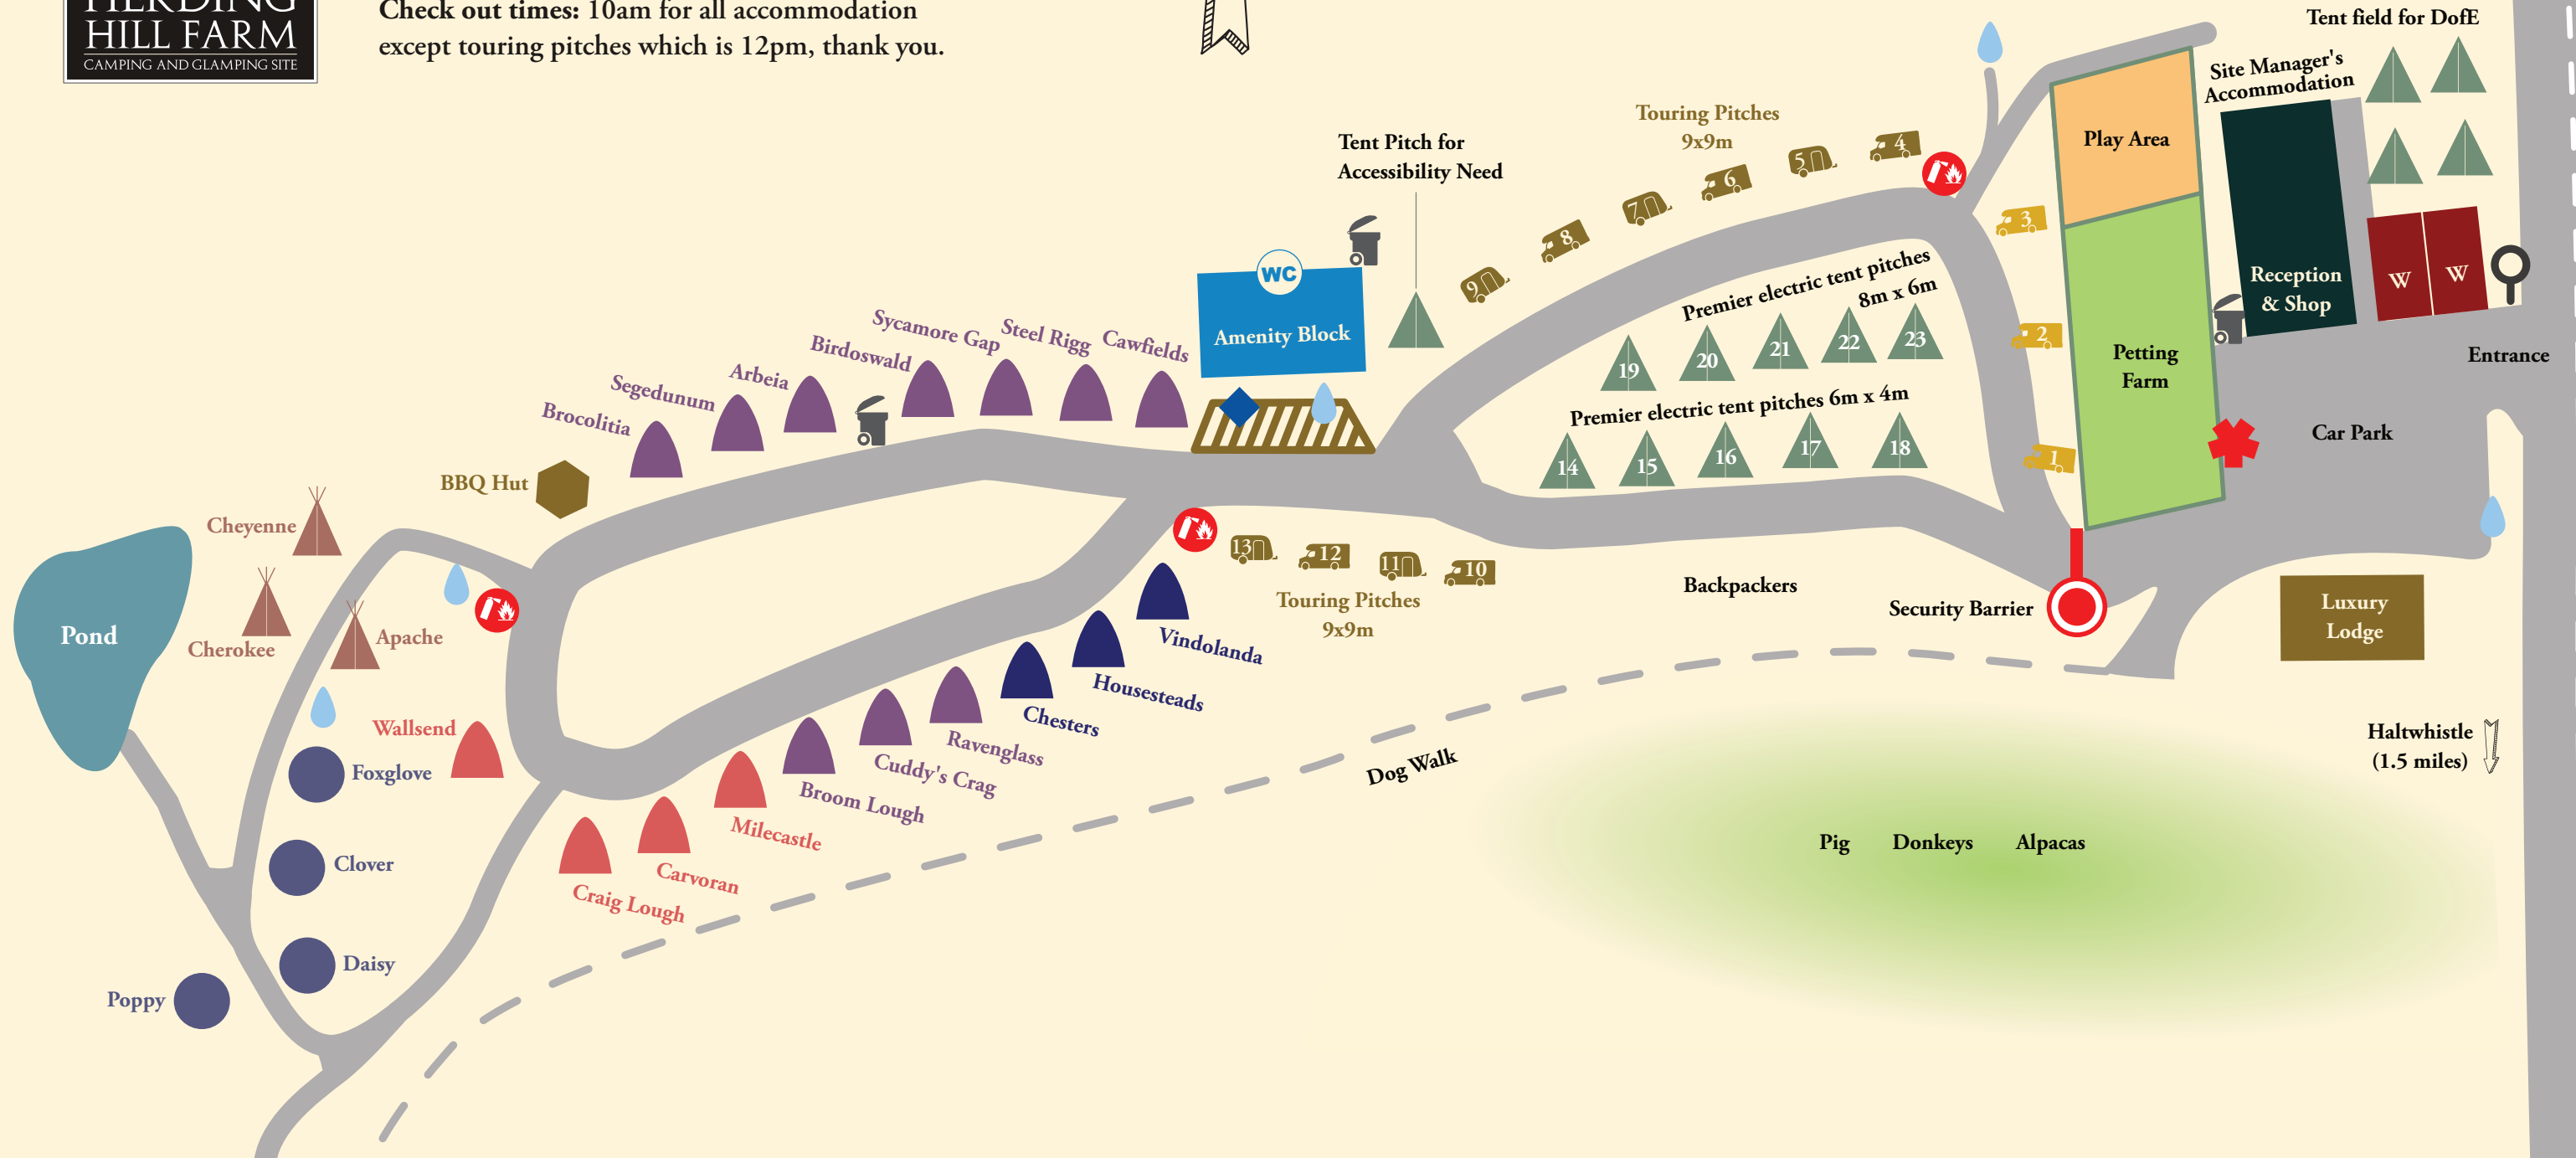

Herding Hill Farm, Shield Hill, Haltwhistle,
Northumberland, NE49 9NW

Telephone: 01434 320175

Check out times: 10am for all accommodation
except touring pitches which is 12pm, thank you.

To the Wall (1 mile) ↑
Milecastle Inn (0.5 miles) ↑

Haltwhistle
(1.5 miles) ↓

- Running Water Wigwam
- Big Chief Wigwam
- Wee Brave Wigwam
- Belle Tent (Seasonal)

- Touring Pitch (Serviced)
- Touring Pitch (9x9m)
- Tent Pitch
- Tentipi (Seasonal)

- Warden
- Motorhome Service Bay
- Water Point
- Elsan Chemical Waste Disposal Point

- Fire Assembly Point
- Fire Extinguisher / Alarm Point
- Refuse Point
- Bus Stop (AD122 - Seasonal)