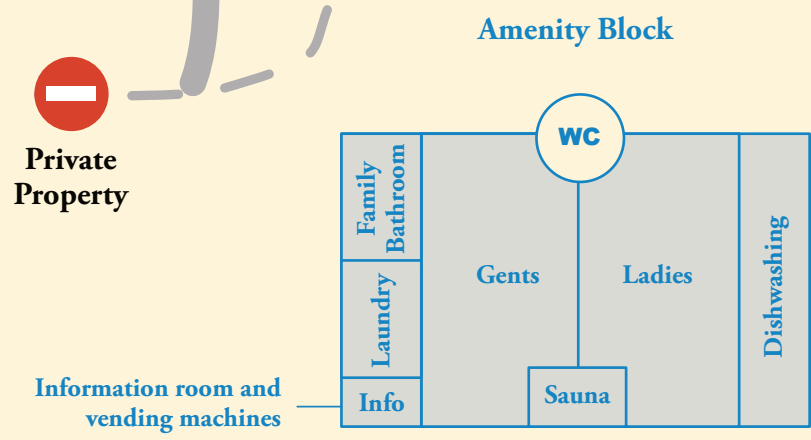

Haltwhistle
(1.5 miles) ↓

- Running Water Wigwam
- Big Chief Wigwam
- Wee Brave Wigwam
- Belle Tent (Seasonal)

- Touring Pitch (Serviced)
- Touring Pitch (9x9m)
- Tent Pitch
- Tentipi (Seasonal)

- Warden
- Motorhome Service Bay
- Water Point
- Elsan Chemical Waste Disposal Point

- Fire Assembly Point
- Fire Extinguisher / Alarm Point
- Refuse Point
- Bus Stop (AD122 - Seasonal)